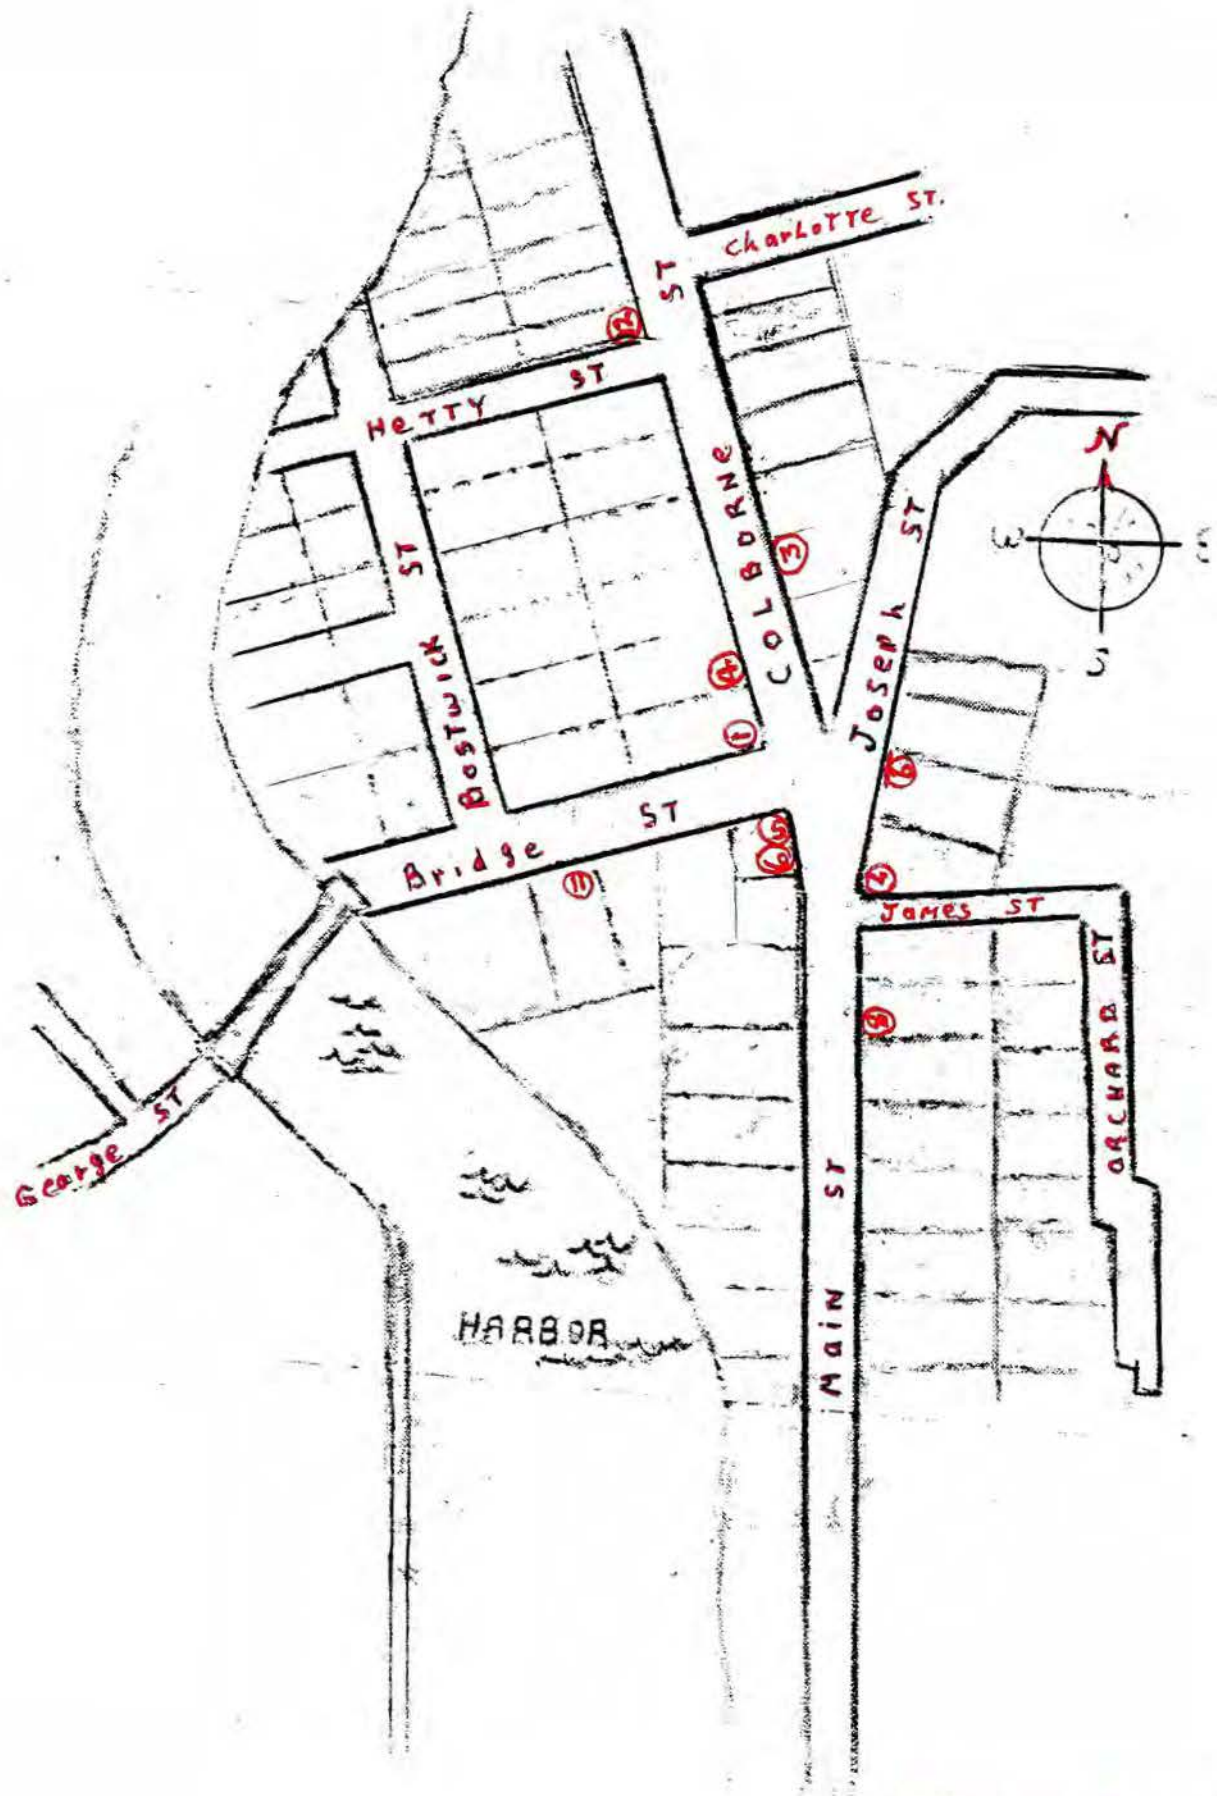

PORT STANLEY

Missing = #1 & #10

UNIONDALE W. I. SCRAPBOOK
INDEX TO BOOK 10

Title	page
1980 The New Decade. Plowing Match, Oxford	1
Plowing Match	2
Fun, Music	3
Union Church	11
Local Politics	13
Farming	15
Uniondale W. I. Annual Meeting	17
Announcements	19
Anniversaries	23
4-H	25
Are We Interested?	26
The St. Mary's Entertainers	27
Marriages and Anniversaries	29
Births	35
Union Church News	37
Fashion Show	38
4-H	44
Fair Time	47
Terry Fox	51
Local Children in St. Marys Fair Parade	52
Oxford County Plowing Match	53
Community News	54
Wildwood and A. J. Baker Schools	57
Women's Institute	63
Huttons Transport	72
Old Fashion	74
Christmas	75
1981	76
How Lucky we Are! Memorial Hospital	80
Busy Community We Have	89
Visit to Woodinford Lodge, Woodstock	93
Sunday School Picnic of 1981	94
Our Graduation Class of 1981	95
John Masts Auction Sale	98
Some of our Tiny Tots	99
1981 Postal Strike; Problems that concern all of us	101
Model of the Tractor used by Glen Slater	102
Slater Family Reunion	104
Halloween Party	109
New Owner of Fabridashery is Dorothy McEvoy	112
The Friendship Centre	113
Local Camera Fellow	115
Worldly Events of 1981	119